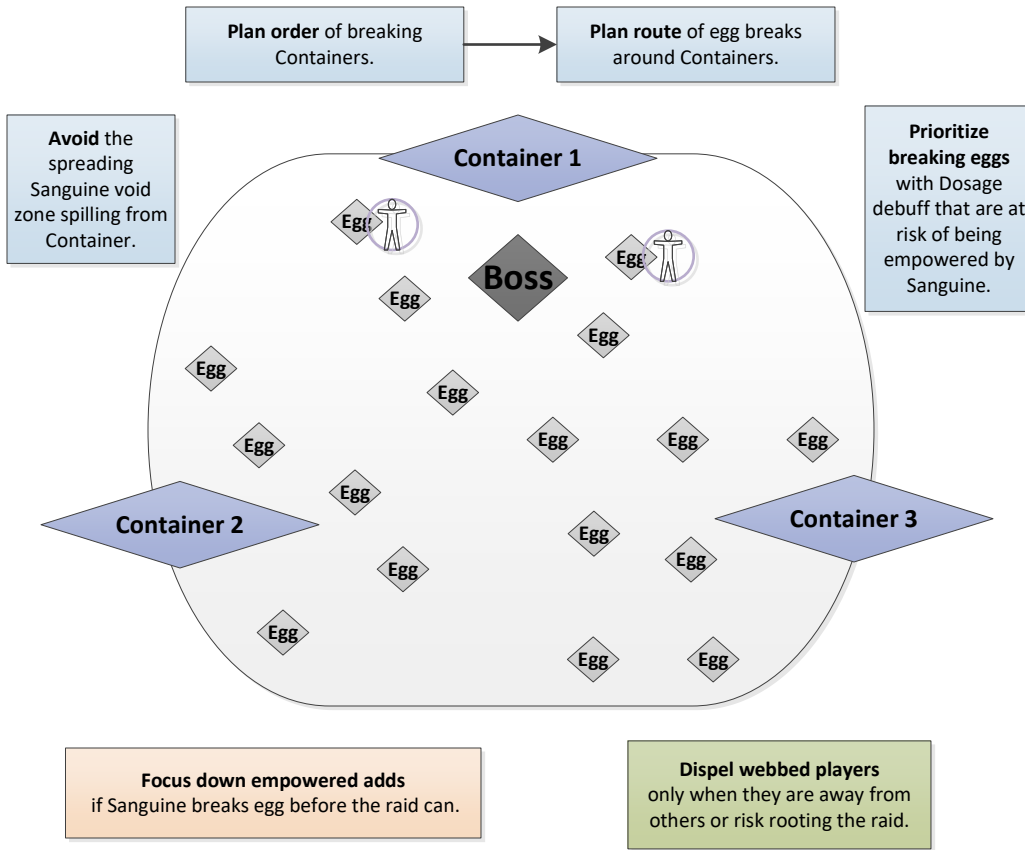

Broodtwister Ovi'nax

The Egg tender

OVERVIEW

Using black blood to experiment on its eggs, the boss will evolve hatchlings into monstrous creatures who will try a variety of tactics to take out your raid team. Intentionally hatch them before they spawn to stop them from getting empowered.

Phases: 1 Hero: P1

SPECIAL NOTES

Immunities – N/A

Dispels – Unstable Web

Interrupts – Voracious Worm's Poison Burst

Phase 1

ABILITIES

Experimental Dosage – Players debuffed with purple circle. Upon expiration, deals damage and applies a healing absorb as well as hatches nearby eggs.

Ingest Black Blood – At full energy, boss drinks from the closest of the three containers, causing it to spill out sanguine. Also inflicts raidwide damage and healing absorb debuff.

Caustic Reaction – If the growing sanguine spill touches an egg, causes it to explode with raidwide damage and hatch immediately, gaining a mutated power.

Unstable Web – Players debuffed and slowed, when dispelled, roots and damages players nearby.

Volatile Concoction – Massive DoT applied to target for 8 seconds. Upon expiration, deals damage based on missing health.